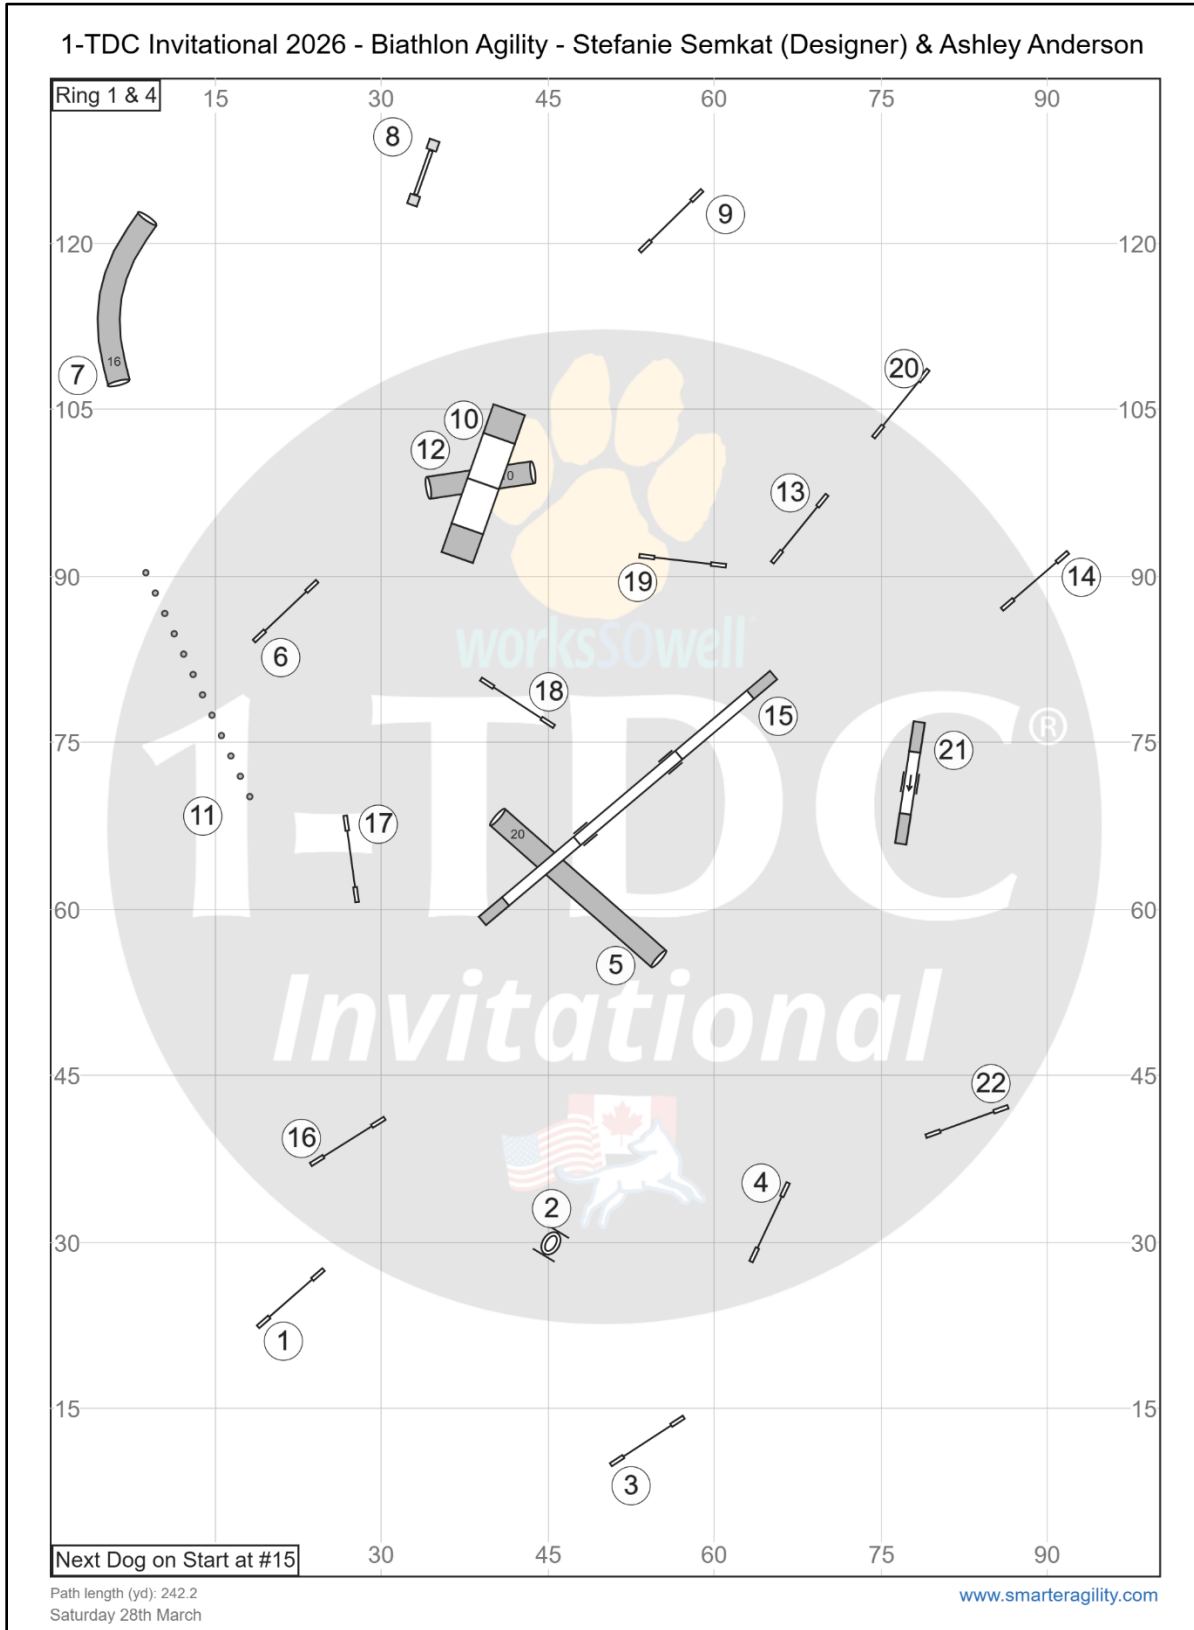

The UKI 1-TDC Invitational

Saturday March 28th 2026 Courses

Course Maps are a general layout and maybe subject to changes.

The UKI 1-TDC Invitational

Saturday March 28th 2026 Courses

Course Maps are a general layout and maybe subject to changes.

The UKI 1-TDC Invitational

Saturday March 28th 2026 Courses

Course Maps are a general layout and maybe subject to changes.