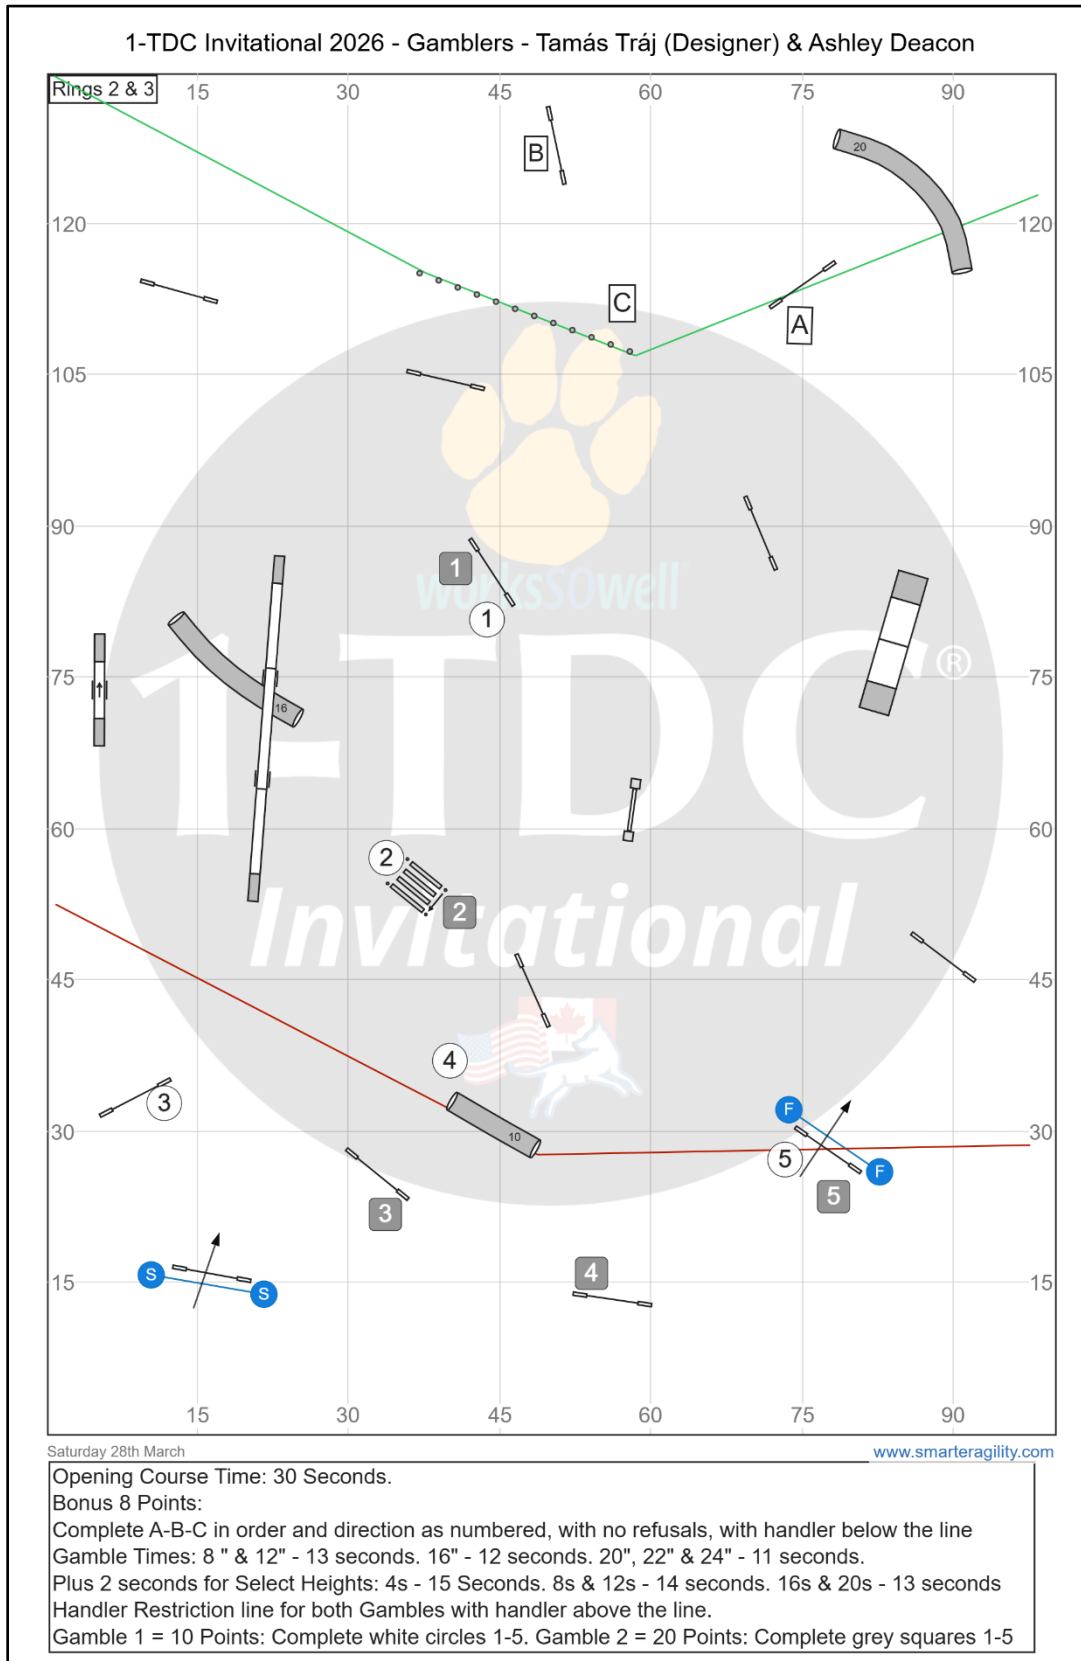

The UKI 1-TDC Invitational

Saturday March 28th 2026 Courses

Course Maps are a general layout and maybe subject to changes.

The UKI 1-TDC Invitational

Saturday March 28th 2026 Courses

Course Maps are a general layout and maybe subject to changes.

The UKI 1-TDC Invitational

Saturday March 28th 2026 Courses

Course Maps are a general layout and maybe subject to changes.