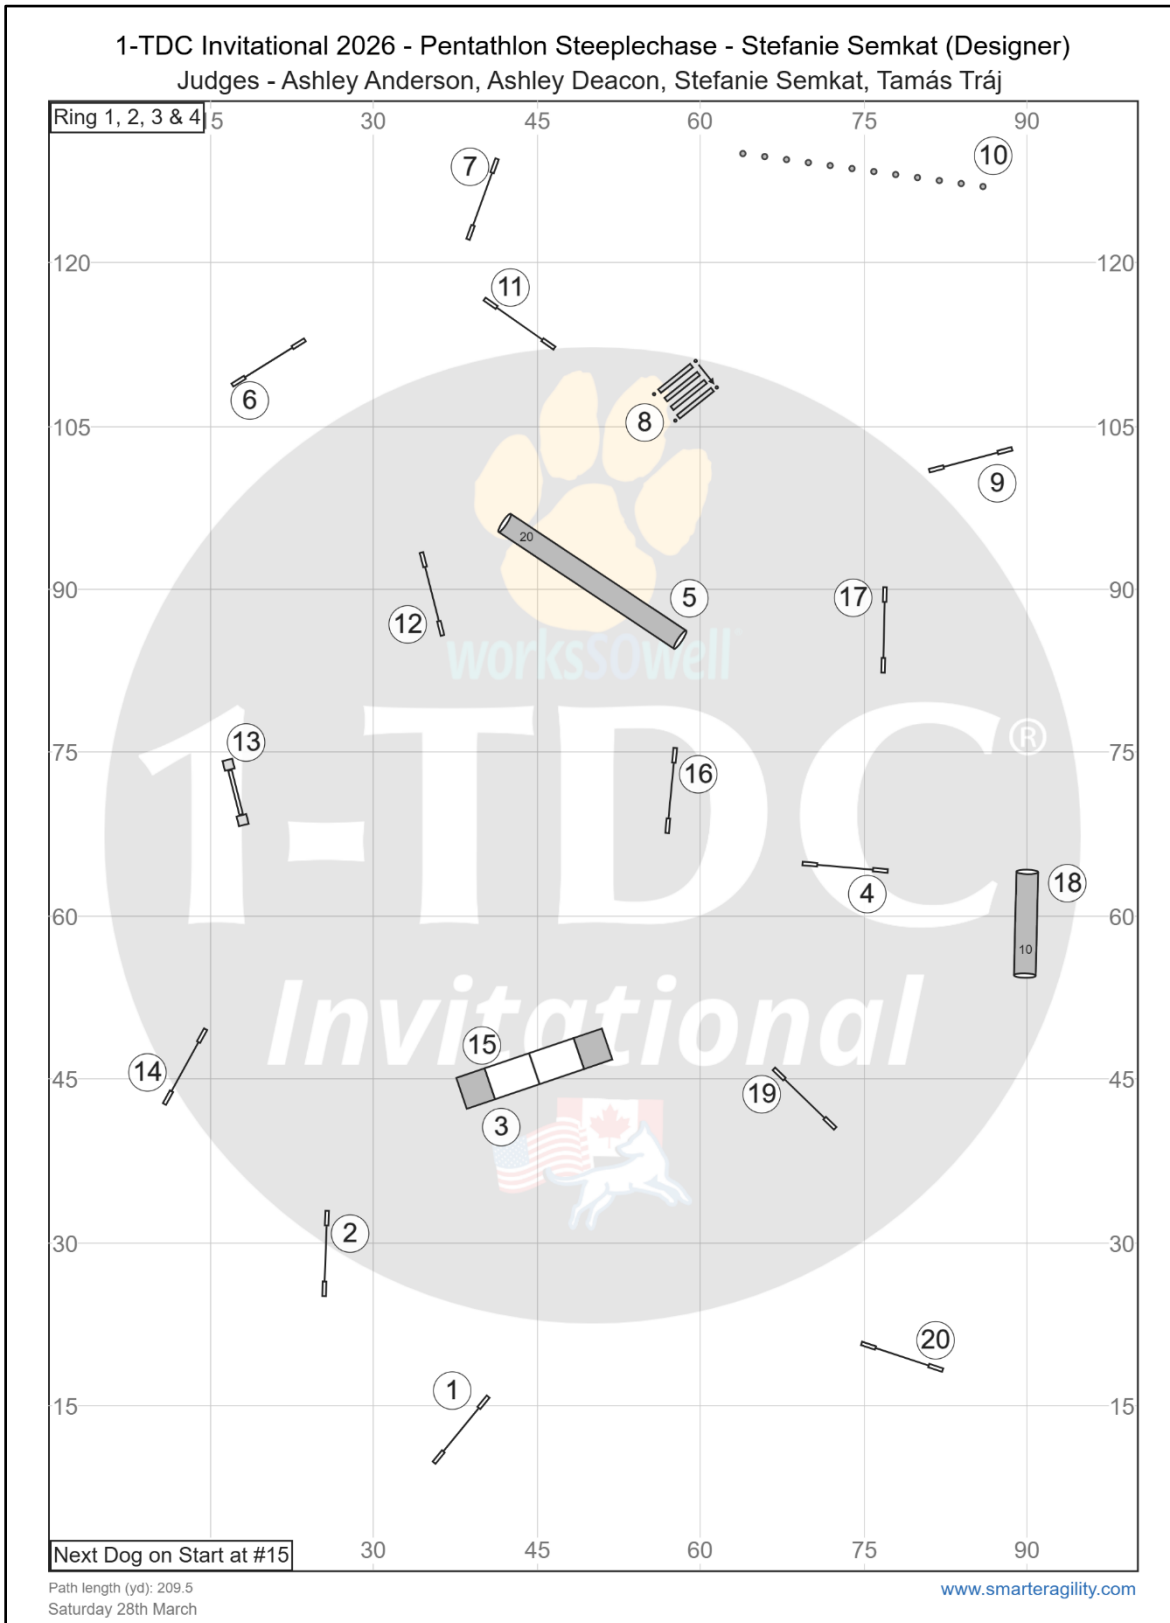

The UKI 1-TDC Invitational

Saturday March 28th 2026 Courses

Course Maps are a general layout and maybe subject to changes.

The UKI 1-TDC Invitational

Saturday March 28th 2026 Courses

Course Maps are a general layout and maybe subject to changes.

The UKI 1-TDC Invitational

Saturday March 28th 2026 Courses

Course Maps are a general layout and maybe subject to changes.