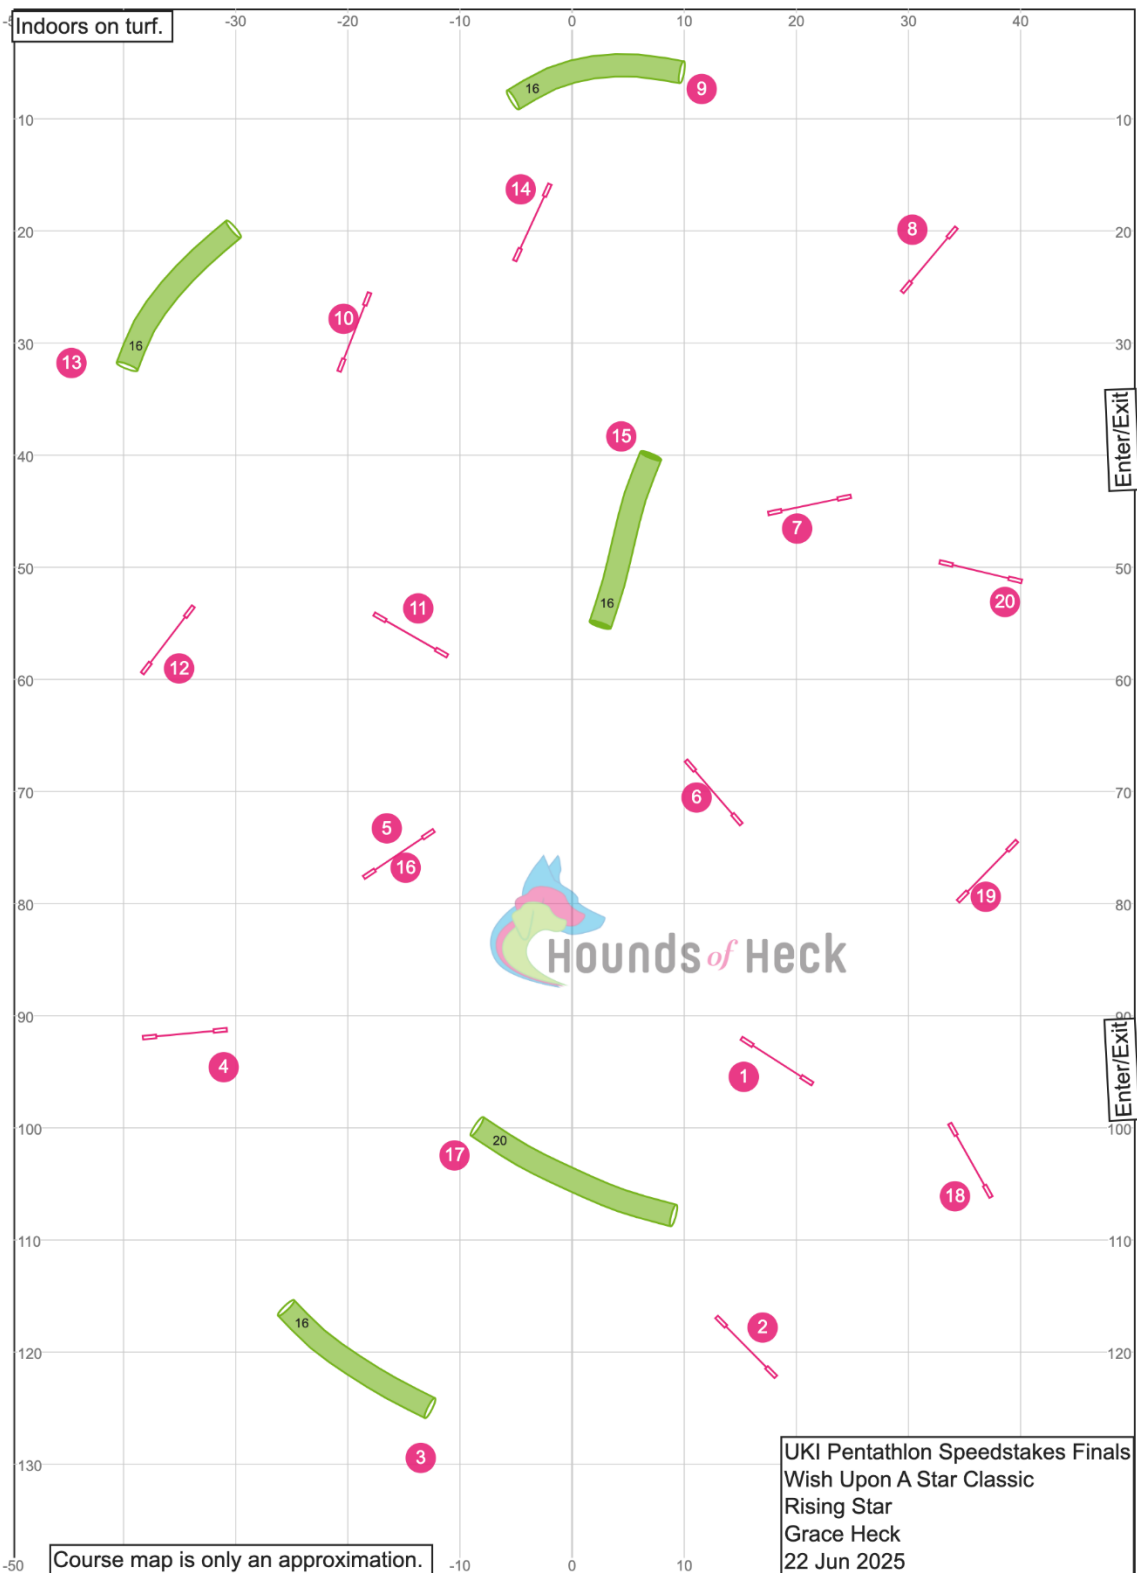

UKI Pentathlon Agility  
 Run Wild Dog Sports  
 Grace Heck  
 12 Jul 2025

Course map is an approximation. Electronic timing in use.  
 Outdoors on grass.

Path length (ft): 679.5

[www.smarteragility.com](http://www.smarteragility.com)

True Colors Classic UKI Pentathlon Snooker  
 Run Wild Dog Sports  
 Grace Heck  
 12 Jul 2025

Course map is an approximation. Electronic timing in use.  
 Outdoors on grass.

Start and Finish are live at all times and must be taken as indicated.  
 All combos and obstacles can be done in any order / direction in the opening.  
 Only 3 reds are present.  
 Closing must be done as numbered.

[www.smarteragility.com](http://www.smarteragility.com)

Path length (ft): 739.2

[www.smarteragility.com](http://www.smarteragility.com)

Path length (ft): 622

[www.smarteragility.com](http://www.smarteragility.com)

Path length (ft): 613.5

[www.smarteragility.com](http://www.smarteragility.com)