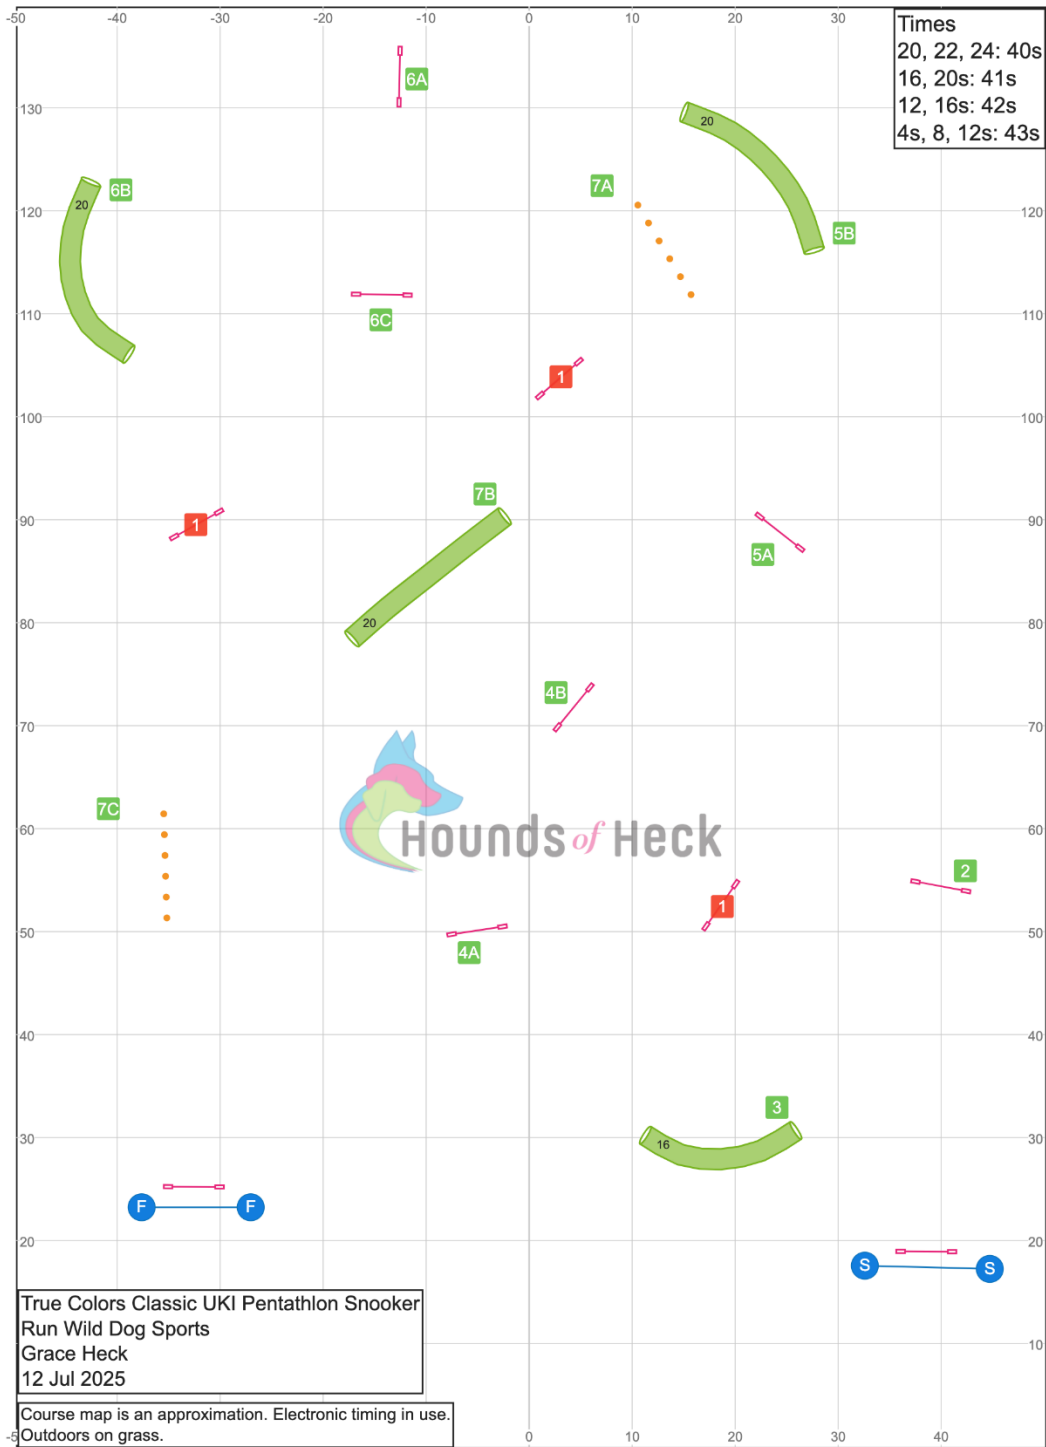

UKI Pentathlon Agility  
 Run Wild Dog Sports  
 Grace Heck  
 12 Jul 2025

Course map is an approximation. Electronic timing in use.  
 Outdoors on grass.

Path length (ft): 679.5

[www.smarteragility.com](http://www.smarteragility.com)

True Colors Classic UKI Pentathlon Snooker  
 Run Wild Dog Sports  
 Grace Heck  
 12 Jul 2025

Course map is an approximation. Electronic timing in use.  
 Outdoors on grass.

Start and Finish are live at all times and must be taken as indicated.  
 All combos and obstacles can be done in any order / direction in the opening.  
 Only 3 reds are present.  
 Closing must be done as numbered.

[www.smarteragility.com](http://www.smarteragility.com)

Path length (ft): 739.2

[www.smarteragility.com](http://www.smarteragility.com)

Path length (ft): 622

[www.smarteragility.com](http://www.smarteragility.com)

Path length (ft): 613.5

[www.smarteragility.com](http://www.smarteragility.com)