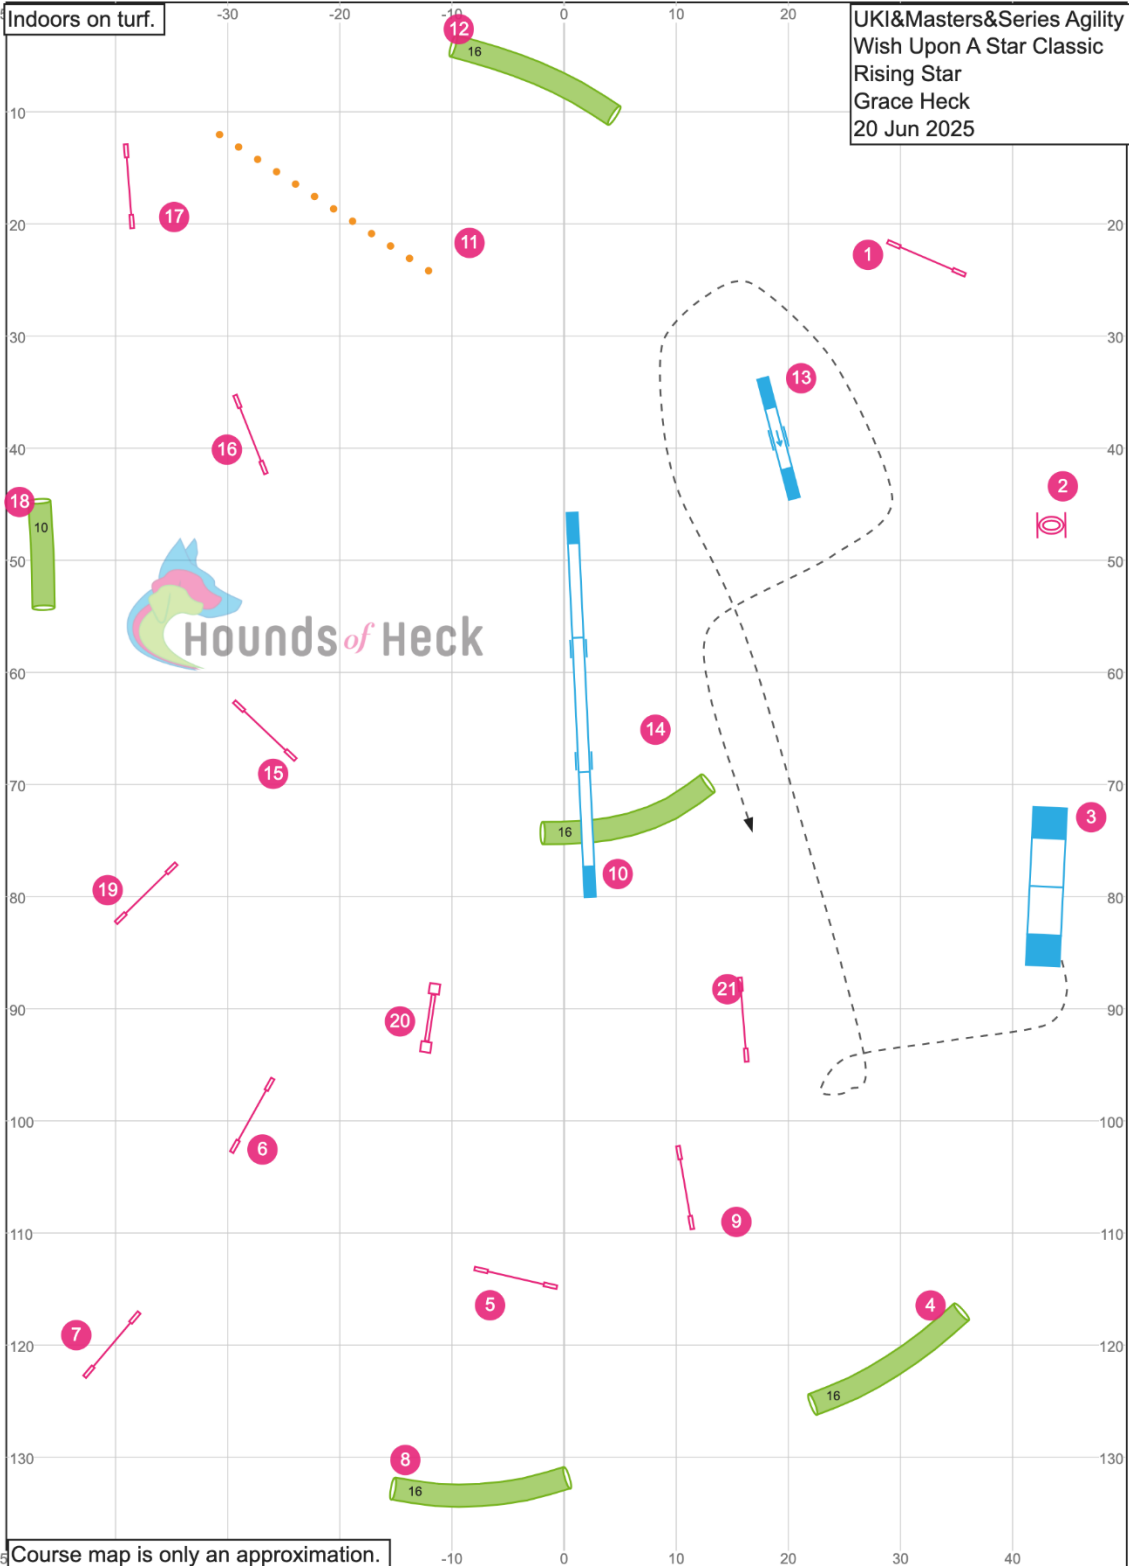

UKI Pentathlon Agility  
 Run Wild Dog Sports  
 Grace Heck  
 12 Jul 2025

Course map is an approximation. Electronic timing in use.  
 Outdoors on grass.

Path length (ft): 679.5

[www.smarteragility.com](http://www.smarteragility.com)

True Colors Classic UKI Pentathlon Snooker  
 Run Wild Dog Sports  
 Grace Heck  
 12 Jul 2025

Course map is an approximation. Electronic timing in use.  
 Outdoors on grass.

Start and Finish are live at all times and must be taken as indicated.  
 All combos and obstacles can be done in any order / direction in the opening.  
 Only 3 reds are present.  
 Closing must be done as numbered.

[www.smarteragility.com](http://www.smarteragility.com)

Path length (ft): 739.2

[www.smarteragility.com](http://www.smarteragility.com)

Path length (ft): 622

[www.smarteragility.com](http://www.smarteragility.com)

Indoors on turf.

UKI&Masters&Series Agility  
Wish Upon A Star Classic  
Rising Star  
Grace Heck  
20 Jun 2025

Course map is only an approximation.

Path length (ft):662.3

[www.smarteragility.com](http://www.smarteragility.com)