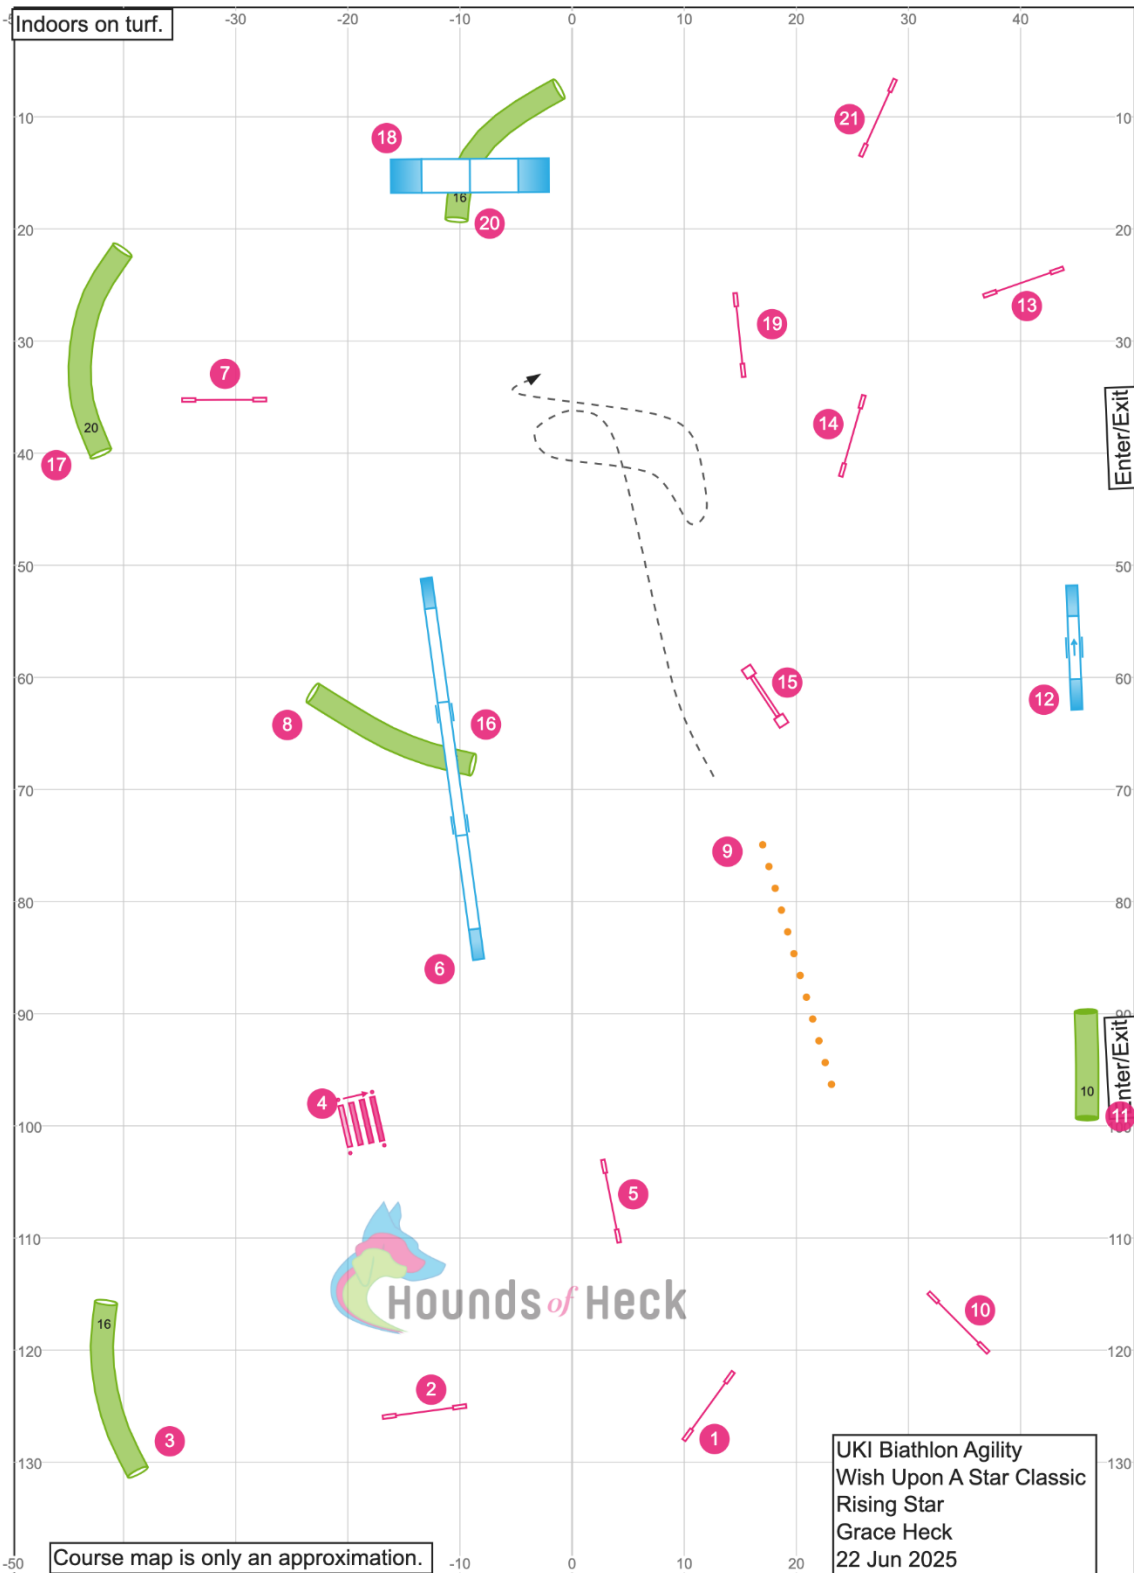

UKI Pentathlon Agility  
 Run Wild Dog Sports  
 Grace Heck  
 12 Jul 2025

Course map is an approximation. Electronic timing in use.  
 Outdoors on grass.

Path length (ft): 679.5

[www.smarteragility.com](http://www.smarteragility.com)

True Colors Classic UKI Pentathlon Snooker  
 Run Wild Dog Sports  
 Grace Heck  
 12 Jul 2025

Course map is an approximation. Electronic timing in use.  
 Outdoors on grass.

Start and Finish are live at all times and must be taken as indicated.  
 All combos and obstacles can be done in any order / direction in the opening.  
 Only 3 reds are present.  
 Closing must be done as numbered.

[www.smarteragility.com](http://www.smarteragility.com)

Path length (ft): 739.2

[www.smarteragility.com](http://www.smarteragility.com)

Path length (ft): 622

[www.smarteragility.com](http://www.smarteragility.com)

Path length (ft): 613.5

[www.smarteragility.com](http://www.smarteragility.com)