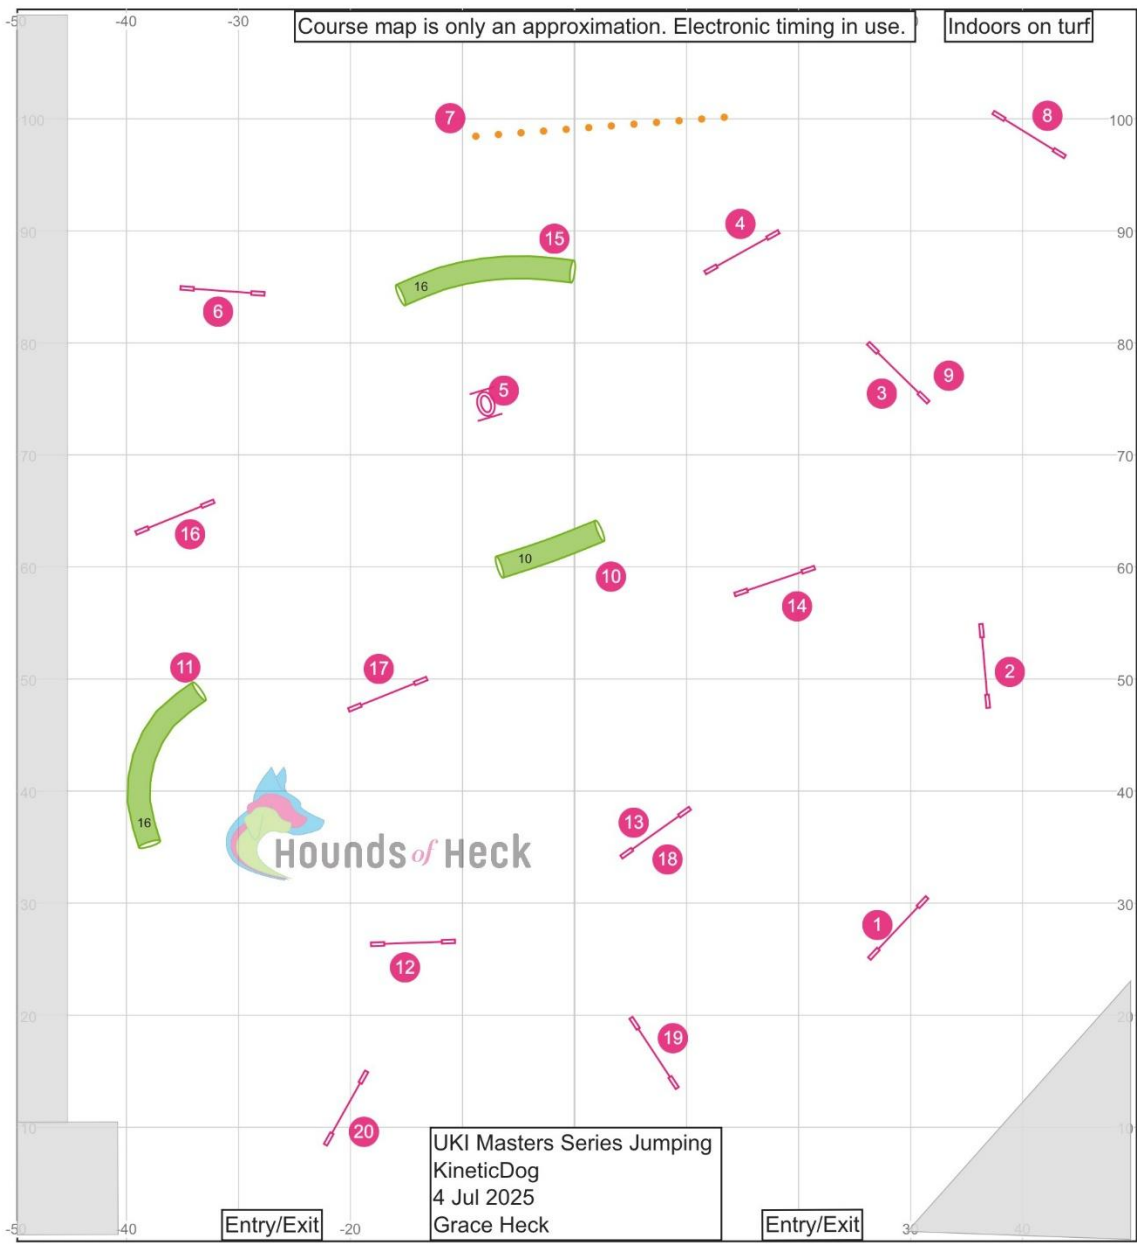

True Colors Classic UKI Pentathlon Snooker  
 Run Wild Dog Sports  
 Grace Heck  
 12 Jul 2025

Course map is an approximation. Electronic timing in use.  
 Outdoors on grass.

Start and Finish are live at all times and must be taken as indicated.  
 All combos and obstacles can be done in any order / direction in the opening.  
 Only 3 reds are present.  
 Closing must be done as numbered.

[www.smarteragility.com](http://www.smarteragility.com)

Path length (ft): 739.2

[www.smarteragility.com](http://www.smarteragility.com)

Path length (ft): 622

[www.smarteragility.com](http://www.smarteragility.com)

Indoors on turf.

UKI&Masters&Series Agility  
Wish Upon A Star Classic  
Rising Star  
Grace Heck  
20 Jun 2025

Course map is only an approximation.

Path length (ft):662.3

[www.smarteragility.com](http://www.smarteragility.com)

Path length (ft): 613.5

[www.smarteragility.com](http://www.smarteragility.com)