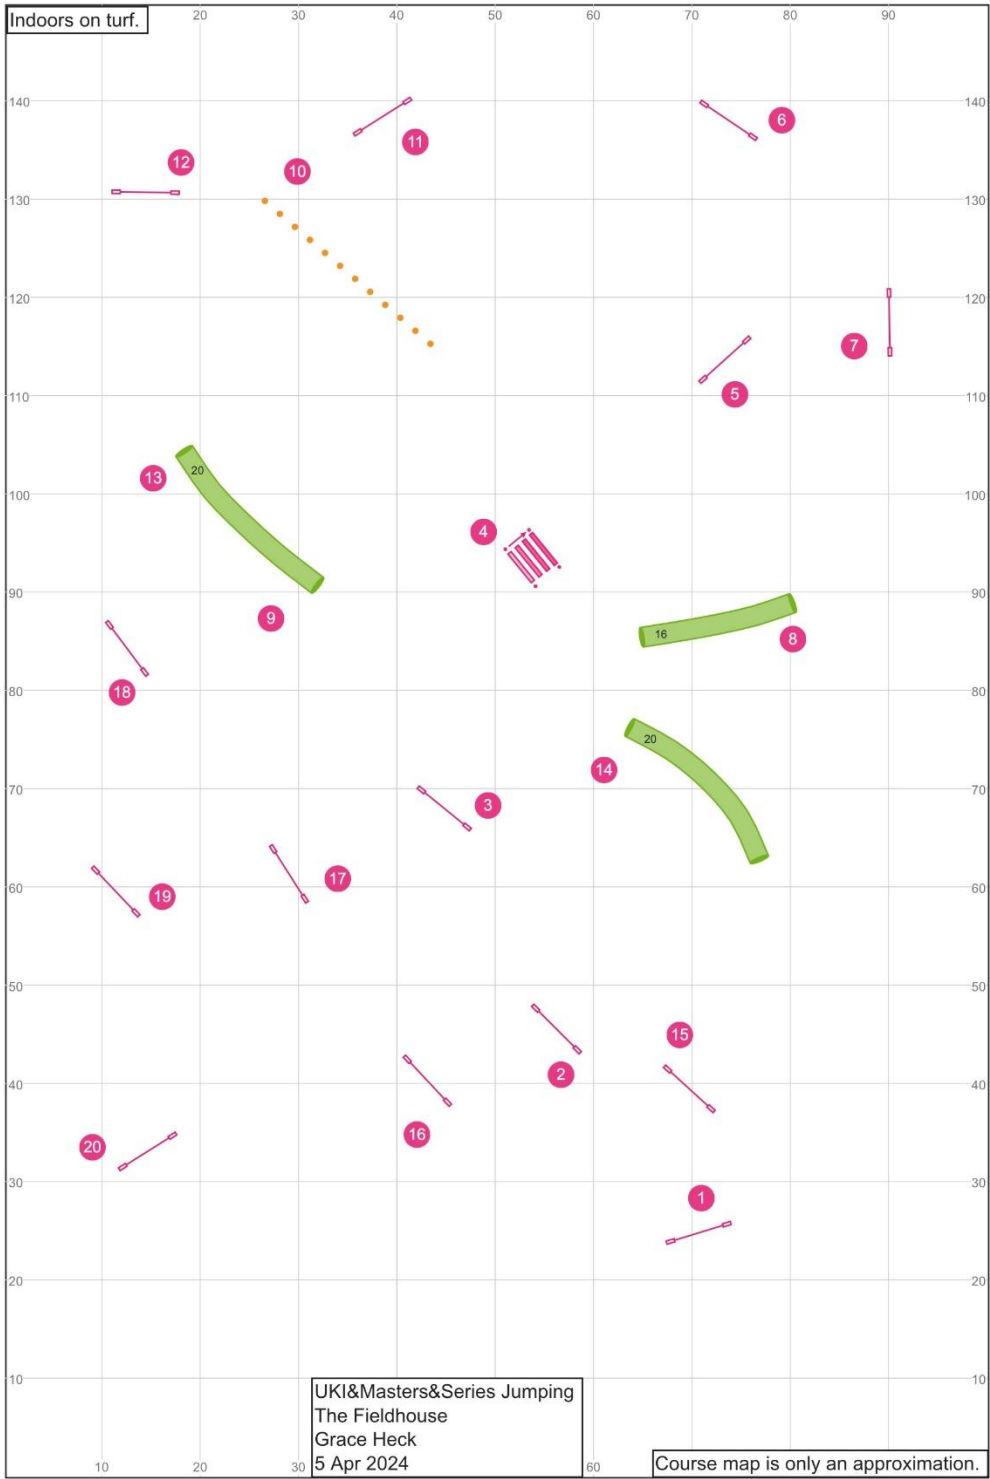

UKI Pentathlon Agility  
 Run Wild Dog Sports  
 Grace Heck  
 12 Jul 2025

Course map is an approximation. Electronic timing in use.  
 Outdoors on grass.

Path length (ft): 679.5

[www.smarteragility.com](http://www.smarteragility.com)

True Colors Classic UKI Pentathlon Snooker  
 Run Wild Dog Sports  
 Grace Heck  
 12 Jul 2025

Course map is an approximation. Electronic timing in use.  
 Outdoors on grass.

Start and Finish are live at all times and must be taken as indicated.  
 All combos and obstacles can be done in any order / direction in the opening.  
 Only 3 reds are present.  
 Closing must be done as numbered.

[www.smarteragility.com](http://www.smarteragility.com)

Path length (ft): 739.2

[www.smarteragility.com](http://www.smarteragility.com)

Path length (ft): 622

[www.smarteragility.com](http://www.smarteragility.com)

Indoors on turf.

UKI&Masters&Series Agility  
Wish Upon A Star Classic  
Rising Star  
Grace Heck  
20 Jun 2025

Course map is only an approximation.

Path length (ft):662.3

[www.smarteragility.com](http://www.smarteragility.com)