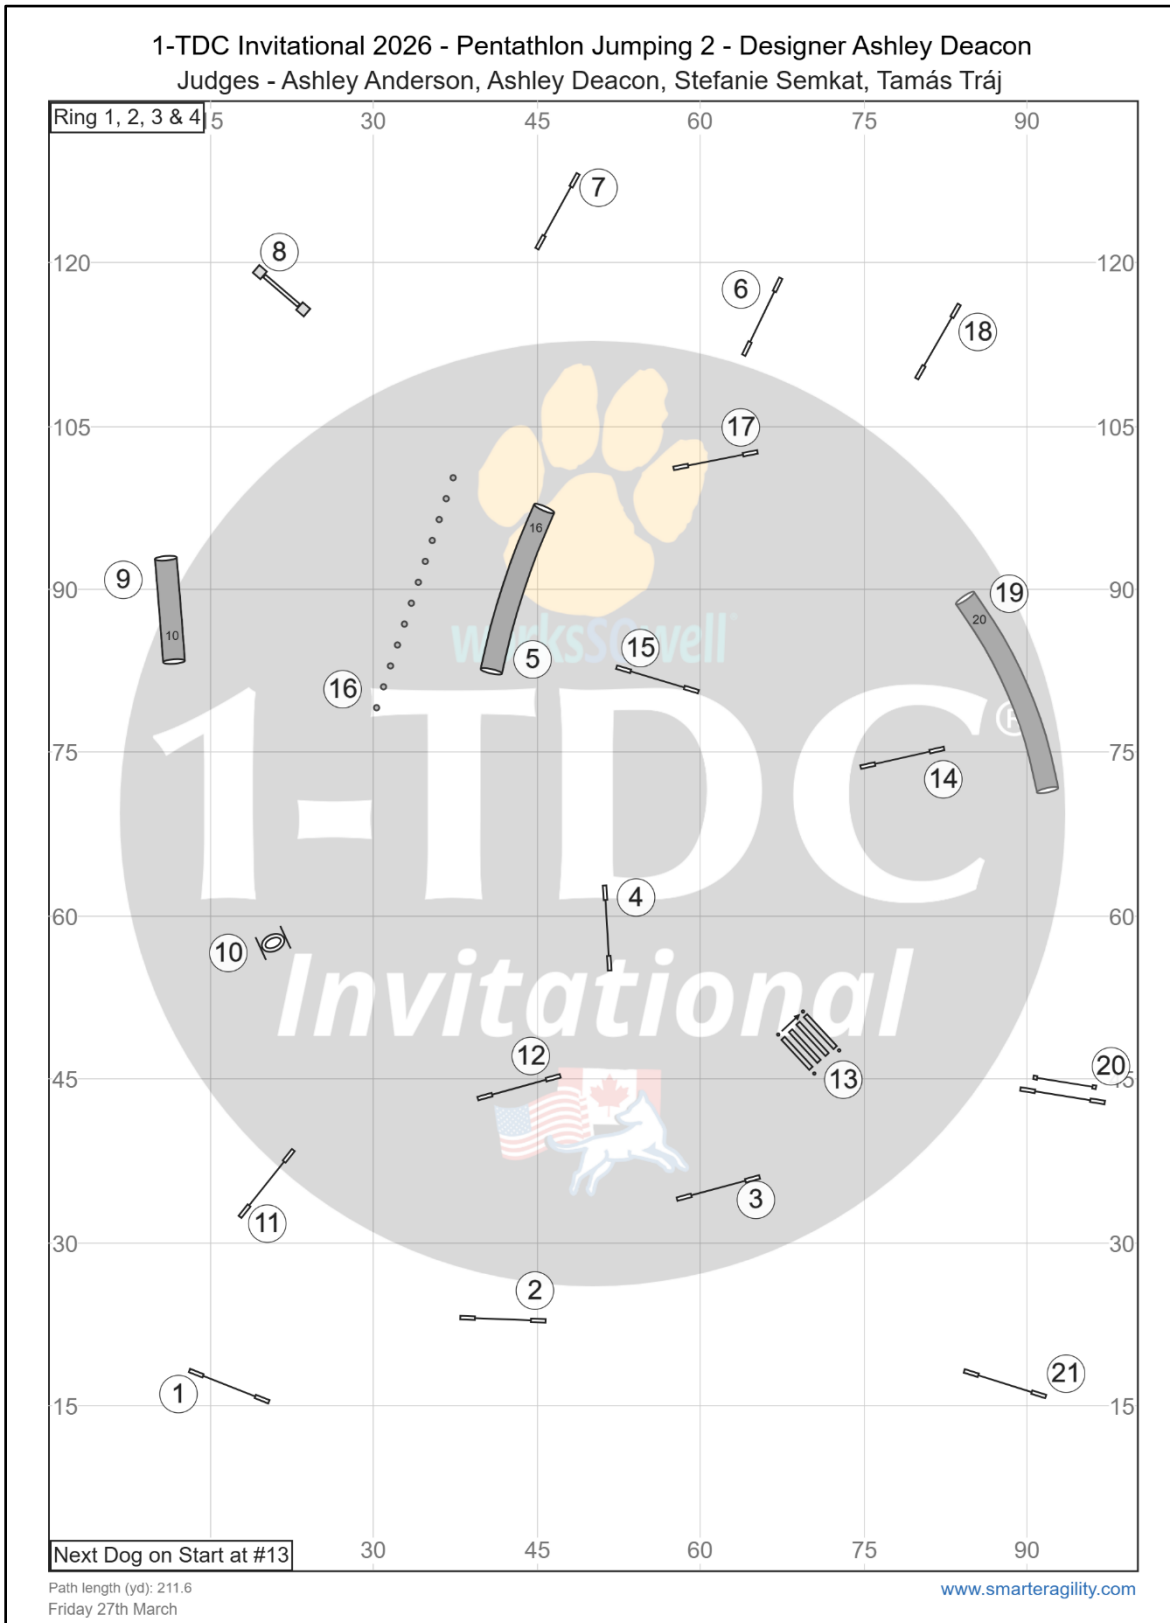

The UKI 1-TDC Invitational

Friday March 27th 2026 Courses

Course Maps are a general layout and maybe subject to changes.

The UKI 1-TDC Invitational

Friday March 27th 2026 Courses

Course Maps are a general layout and maybe subject to changes.