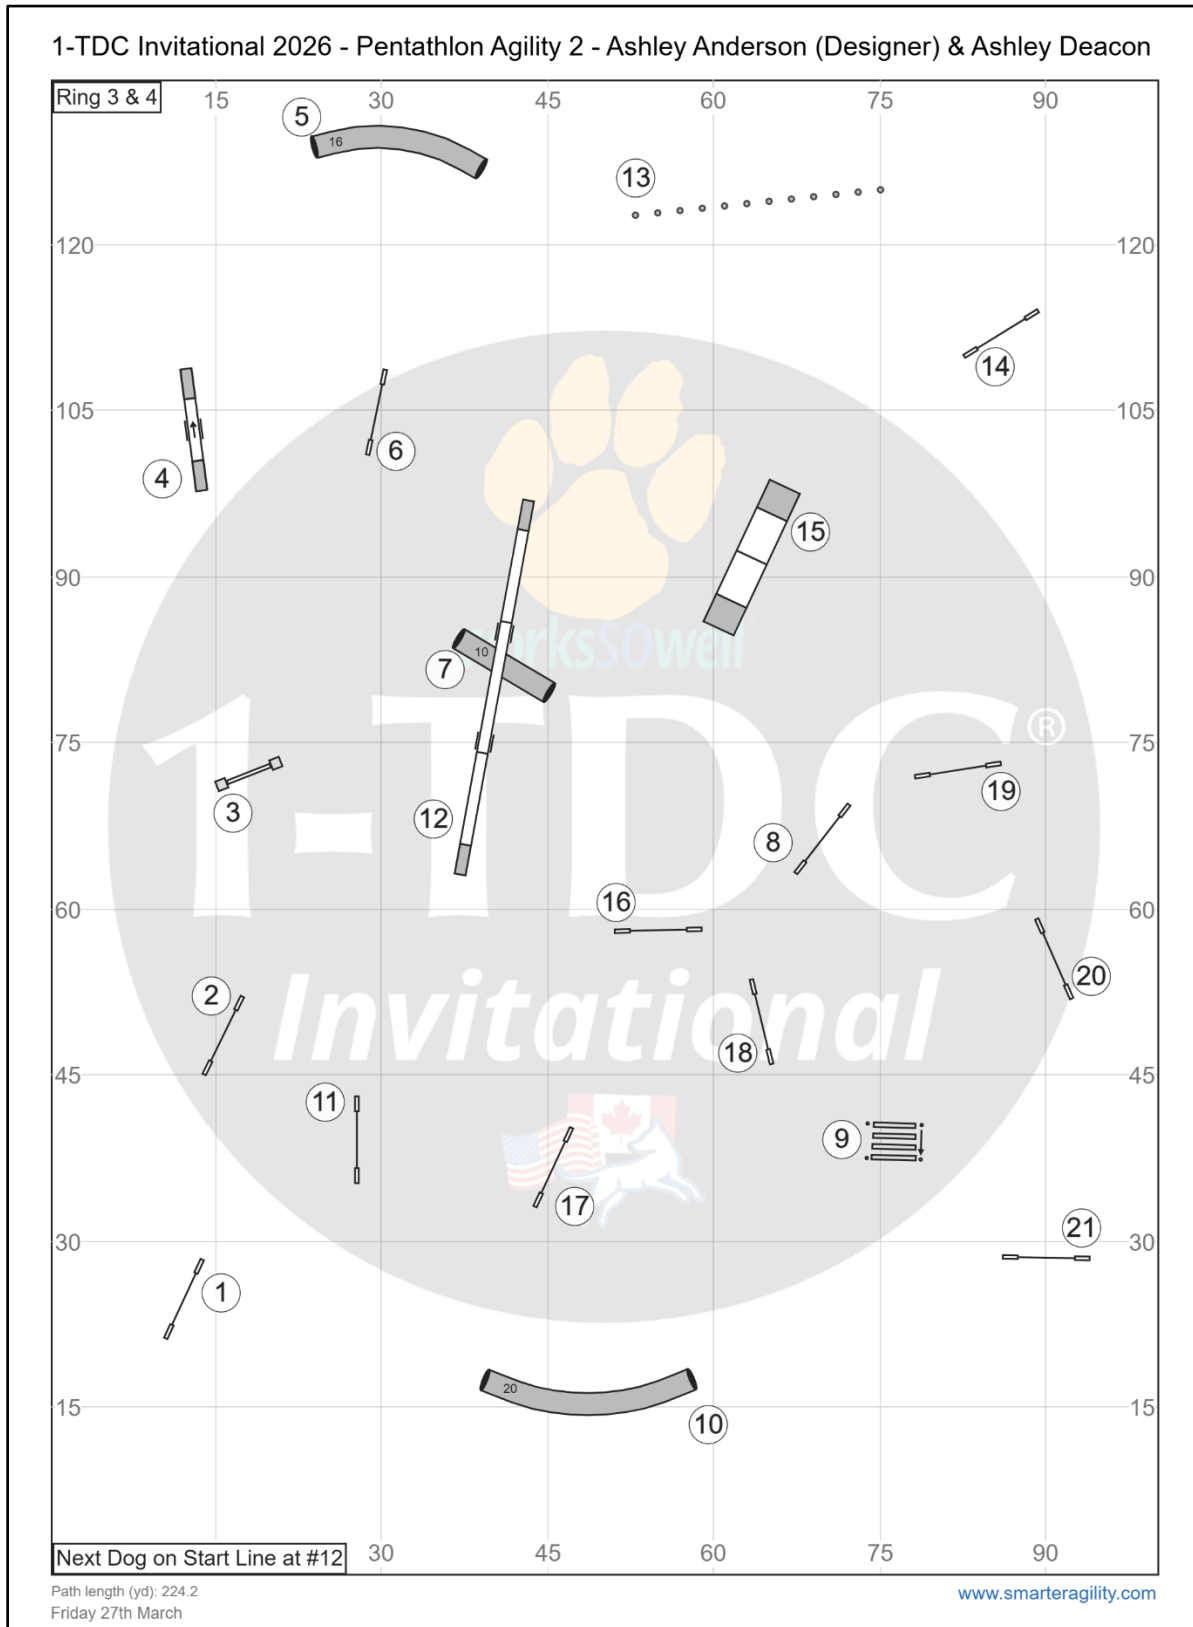

The UKI 1-TDC Invitational

Friday March 27th 2026 Courses

Course Maps are a general layout and maybe subject to changes.

The UKI 1-TDC Invitational

Friday March 27th 2026 Courses

Course Maps are a general layout and maybe subject to changes.