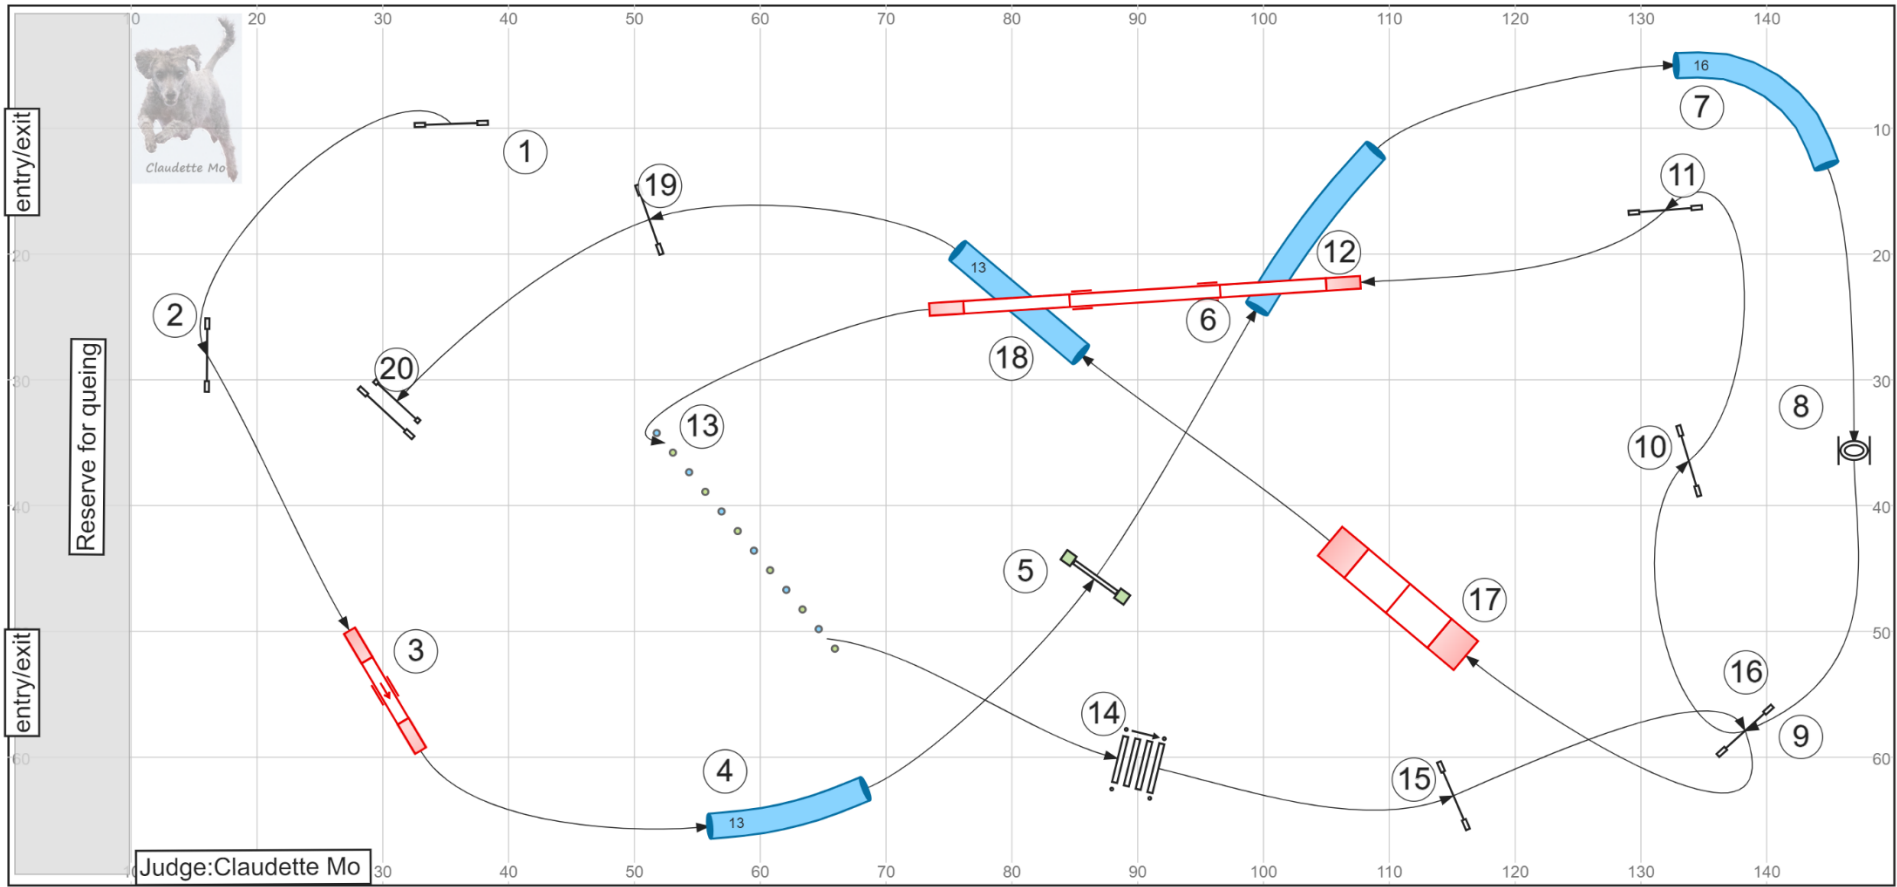

Merry Christmas! Pupík's 2021 Agility Advent Calendar

Path length (ft): 733.6

www.smarteragility.com

© Claudette Mo

Big Field

www.smarteragility.com

© Claudette Mo

UKI Agility Challenge - 7 Jan 2023 - Agility SEN/CHAMP

Map is only an approximation

www.smarteragility.com

© Claudette Mo

UKI Agility Challenge - 7 Jan 2023 - Masters Agility

Path length (ft): 729.8
Map is only an approximation

www.smarteragility.com
© Claudette Mo