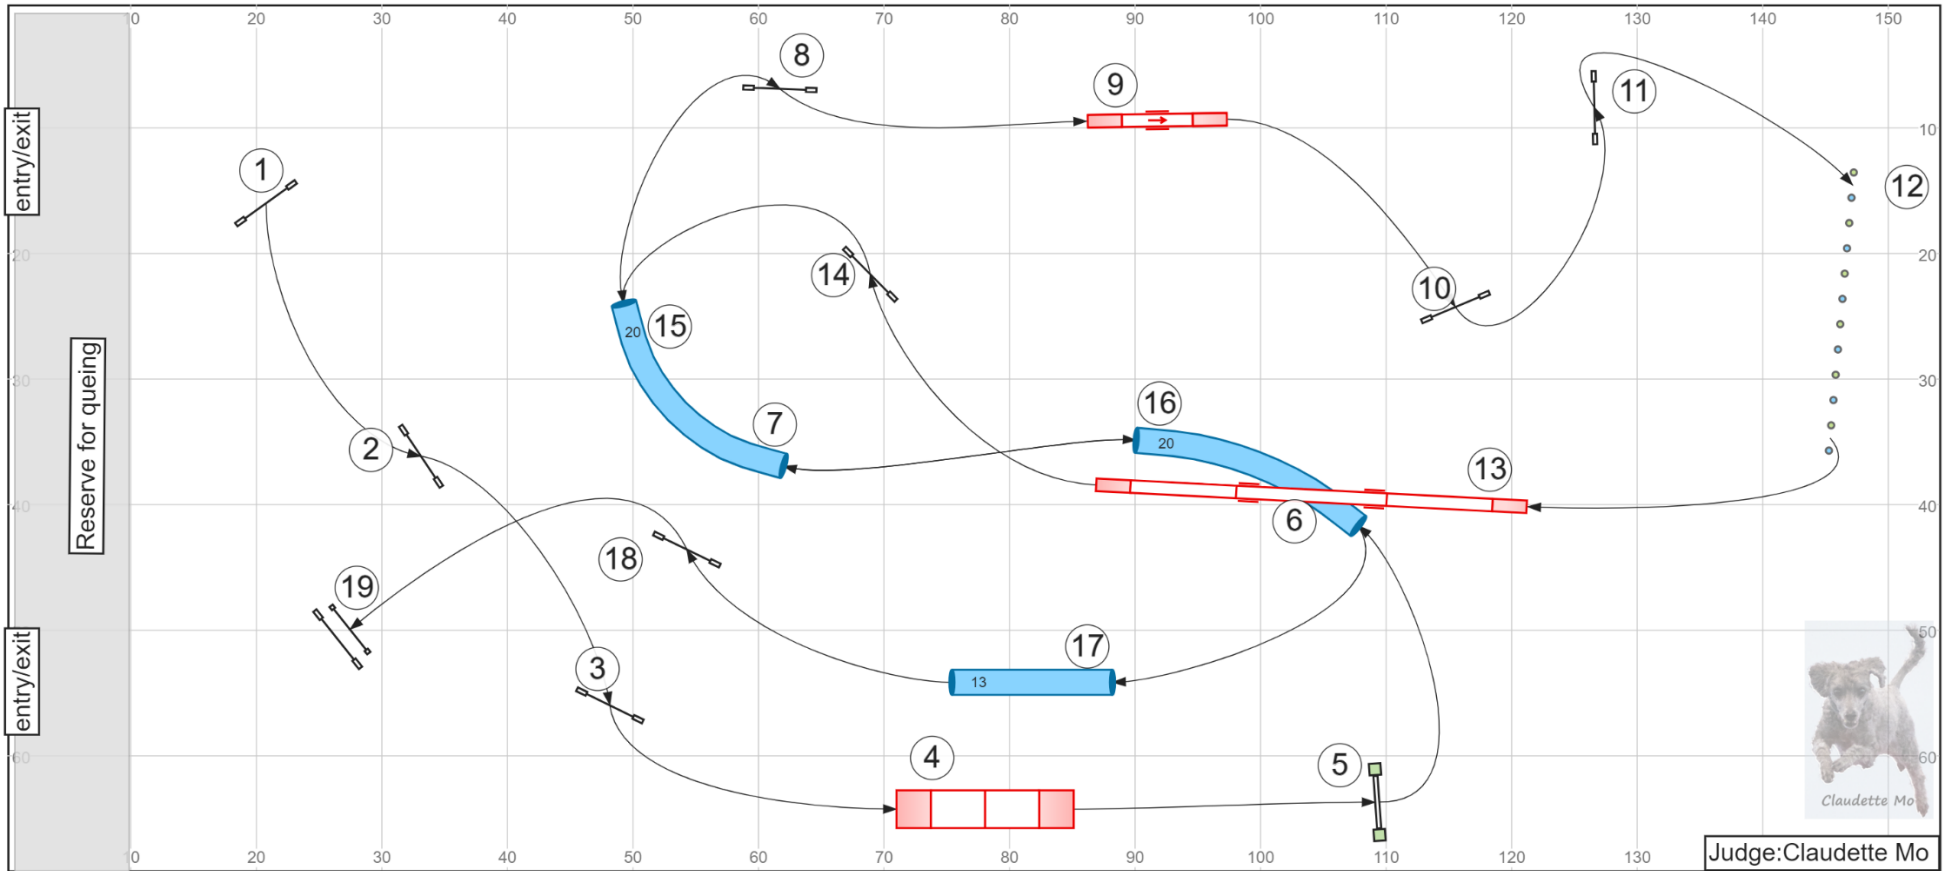

Map is only an approximation

www.smarteragility.com

© Claudette Mo

UKI Agility Challenge - 7 Jan 2023 - Masters Agility

Path length (ft): 729.8
Map is only an approximation

www.smarteragility.com
© Claudette Mo

UKI Agility Challenge - 7 Jan 2023 - Masters Jumping

Judge: Claudette Mo

Map is only an approximation

www.smarteragility.com
© Claudette Mo

UKI Agility Challenge - 8 Jan 2023 - Agility SEN/CHAMP

Map is only an approximation

Judge: Claudette Mo

www.smarteragility.com
© Claudette Mo

UKI Agility Challenge - 8 Jan 2023 - Jumping 2 SEN/CHAMP

Map is only an approximation

Judge: Claudette Mo

www.smarteragility.com
© Claudette Mo