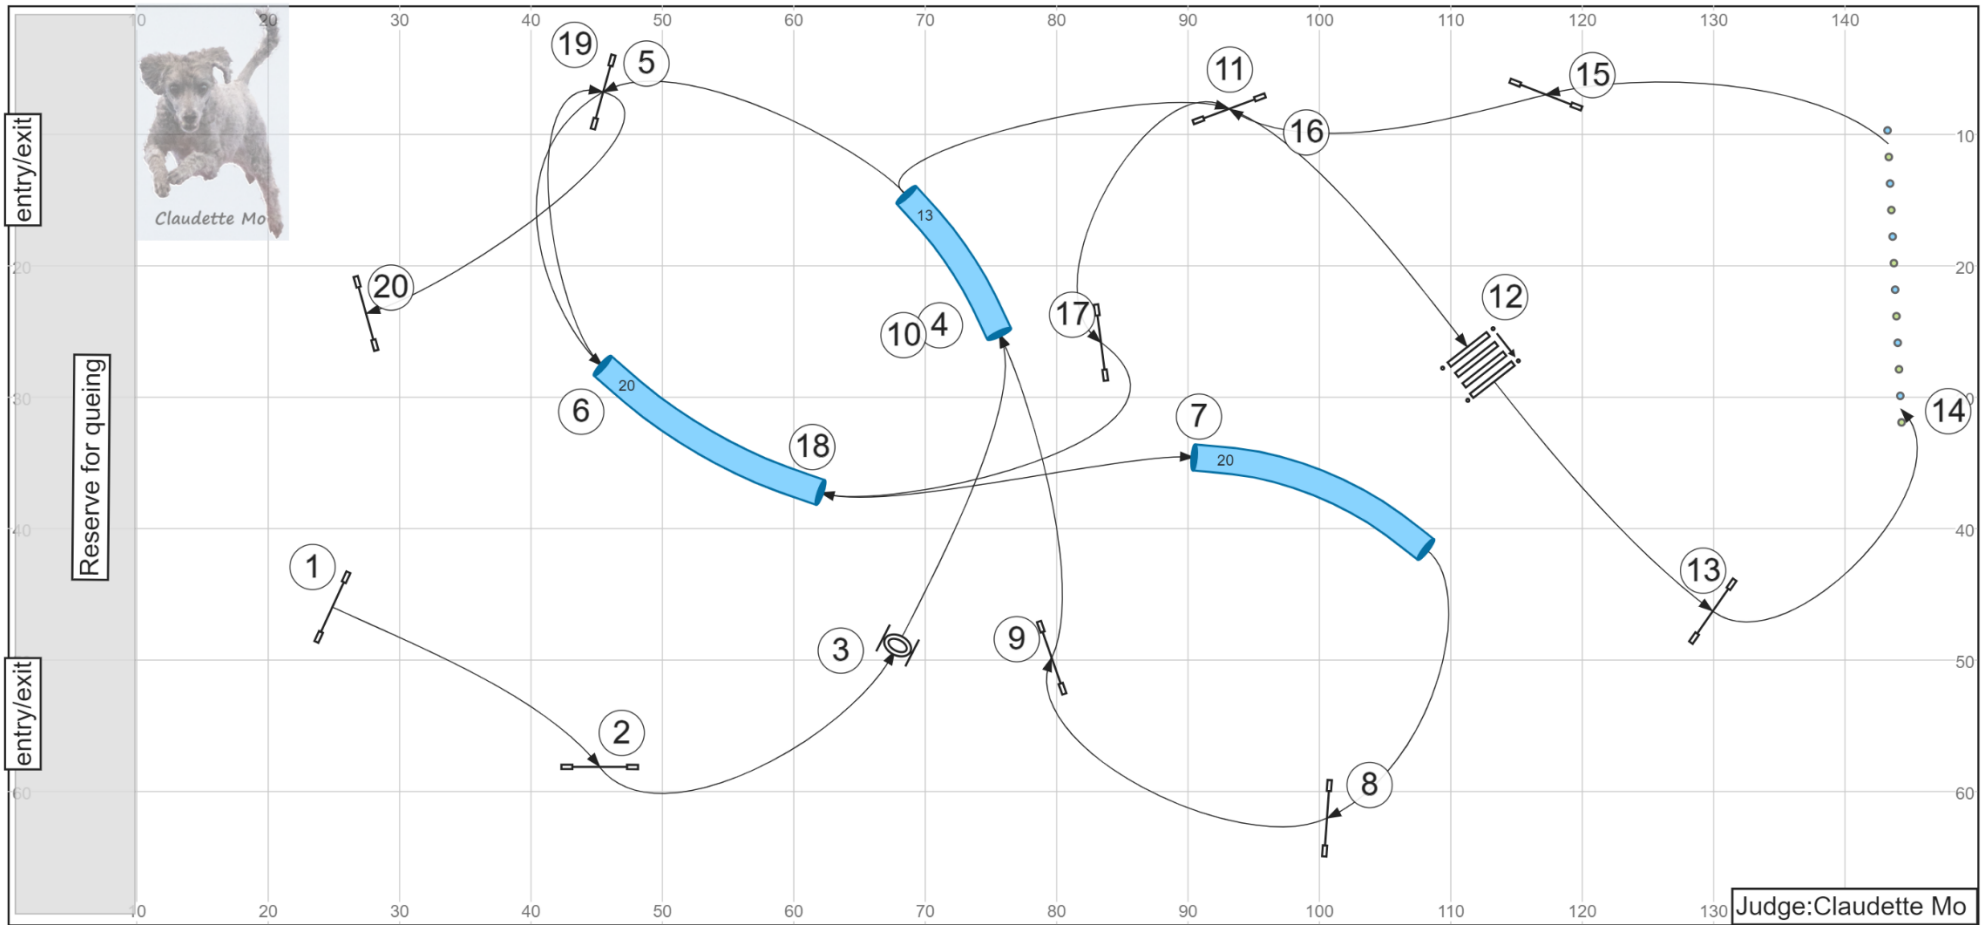

Map is only an approximation

www.smarteragility.com

© Claudette Mo

UKI Agility Challenge - 7 Jan 2023 - Masters Agility

Path length (ft): 729.8
Map is only an approximation

www.smarteragility.com
© Claudette Mo

UKI Agility Challenge - 7 Jan 2023 - Masters Jumping

Judge: Claudette Mo

Map is only an approximation

www.smarteragility.com
© Claudette Mo

UKI Agility Challenge - 8 Jan 2023 - Agility SEN/CHAMP

Map is only an approximation

Judge: Claudette Mo

www.smarteragility.com
© Claudette Mo

UKI Agility Challenge - 8 Jan 2023 - Jumping 2 SEN/CHAMP

Map is only an approximation

Judge: Claudette Mo

www.smarteragility.com
© Claudette Mo