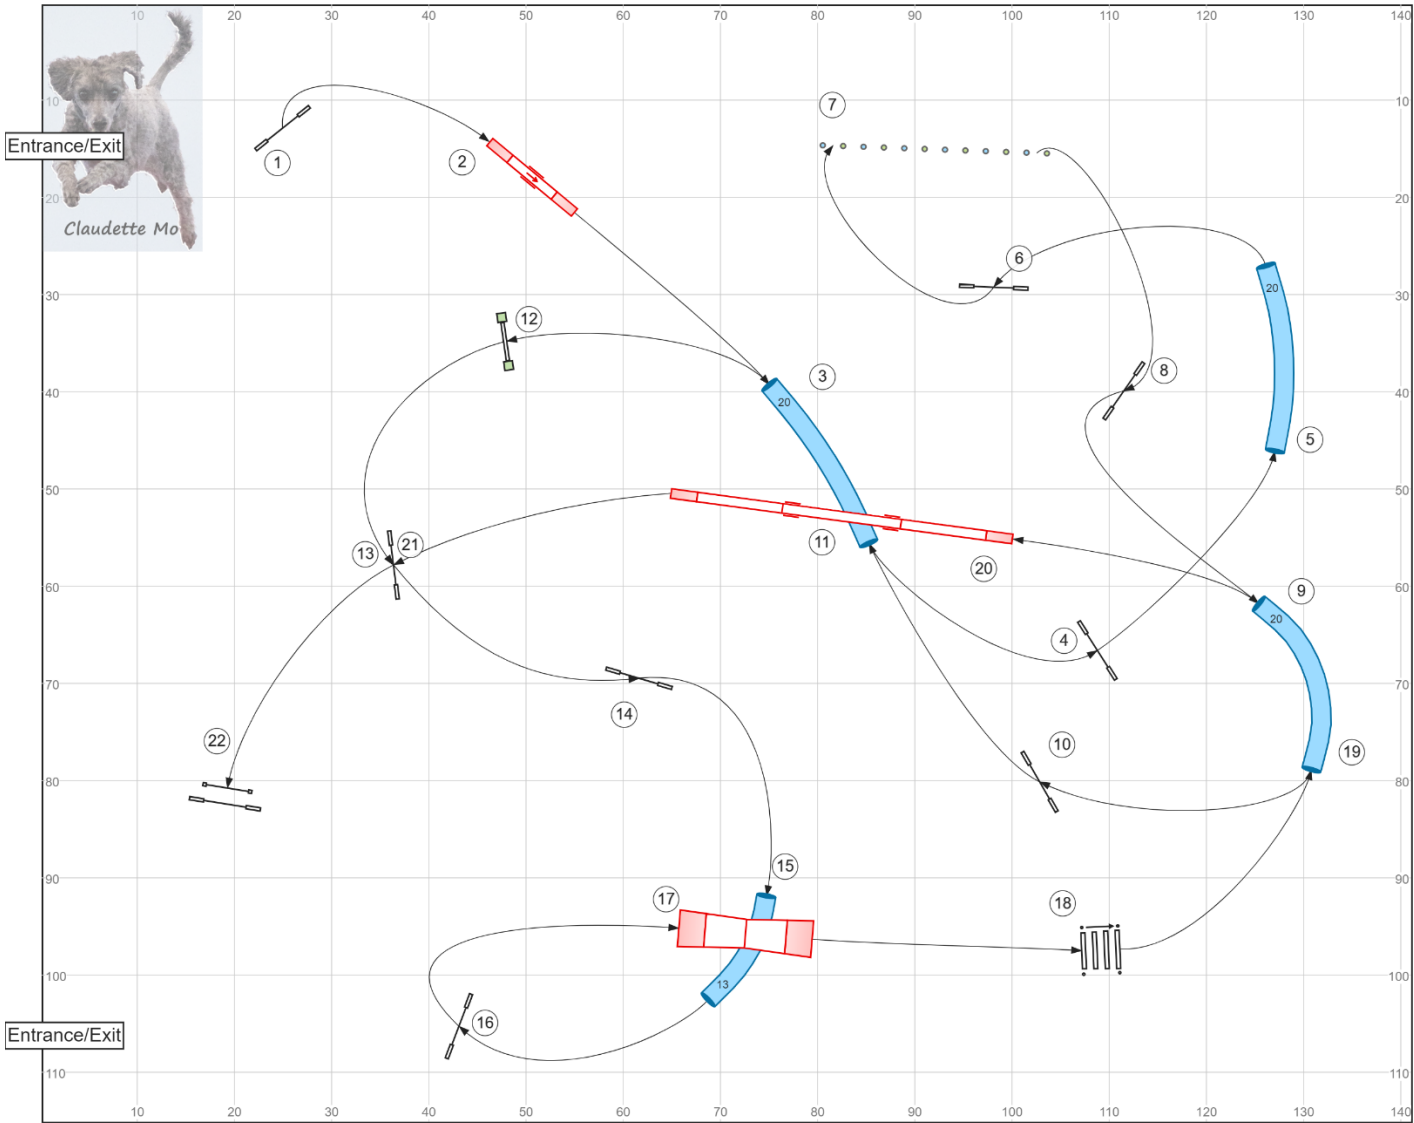

Merry Christmas! Pupík's 2021 Agility Advent Calendar

Path length (ft): 733.6

www.smarteragility.com

© Claudette Mo

Big Field

www.smarteragility.com

© Claudette Mo

UKI Agility Challenge - 7 Jan 2023 - Agility SEN/CHAMP

Map is only an approximation

www.smarteragility.com

© Claudette Mo

UKI Agility Challenge - 7 Jan 2023 - Masters Agility

Path length (ft): 729.8
Map is only an approximation

www.smarteragility.com
© Claudette Mo

UKI Agility Challenge - 7 Jan 2023 - Masters Jumping

Judge: Claudette Mo

Map is only an approximation

www.smarteragility.com
© Claudette Mo

UKI Agility Challenge - 8 Jan 2023 - Agility SEN/CHAMP

Map is only an approximation

Judge: Claudette Mo

www.smarteragility.com
© Claudette Mo

UKI Agility Challenge - 8 Jan 2023 - Jumping 2 SEN/CHAMP

Map is only an approximation

Judge: Claudette Mo

www.smarteragility.com
© Claudette Mo