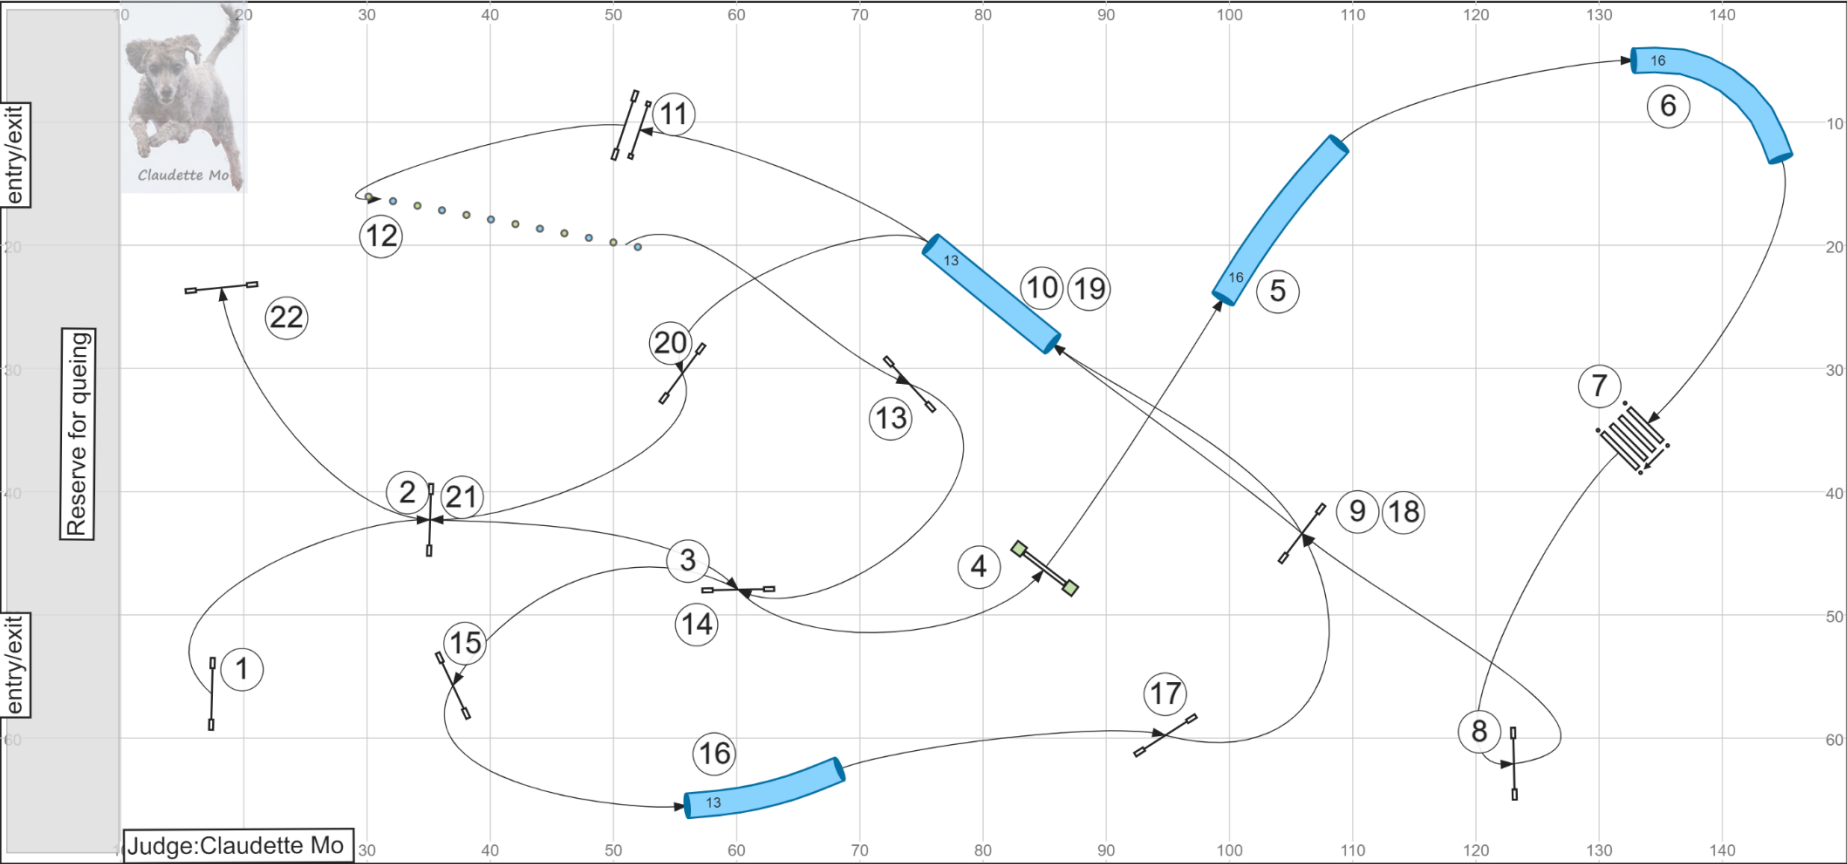

Map is only an approximation

www.smarteragility.com

© Claudette Mo

UKI Agility Challenge - 7 Jan 2023 - Masters Agility

Path length (ft): 729.8
Map is only an approximation

www.smarteragility.com
© Claudette Mo

UKI Agility Challenge - 7 Jan 2023 - Masters Jumping

Judge: Claudette Mo

Map is only an approximation

www.smarteragility.com
© Claudette Mo

UKI Agility Challenge - 8 Jan 2023 - Agility SEN/CHAMP

Map is only an approximation

Judge: Claudette Mo

www.smarteragility.com
© Claudette Mo

UKI Agility Challenge - 8 Jan 2023 - Jumping 2 SEN/CHAMP

Map is only an approximation

Judge: Claudette Mo

www.smarteragility.com
© Claudette Mo