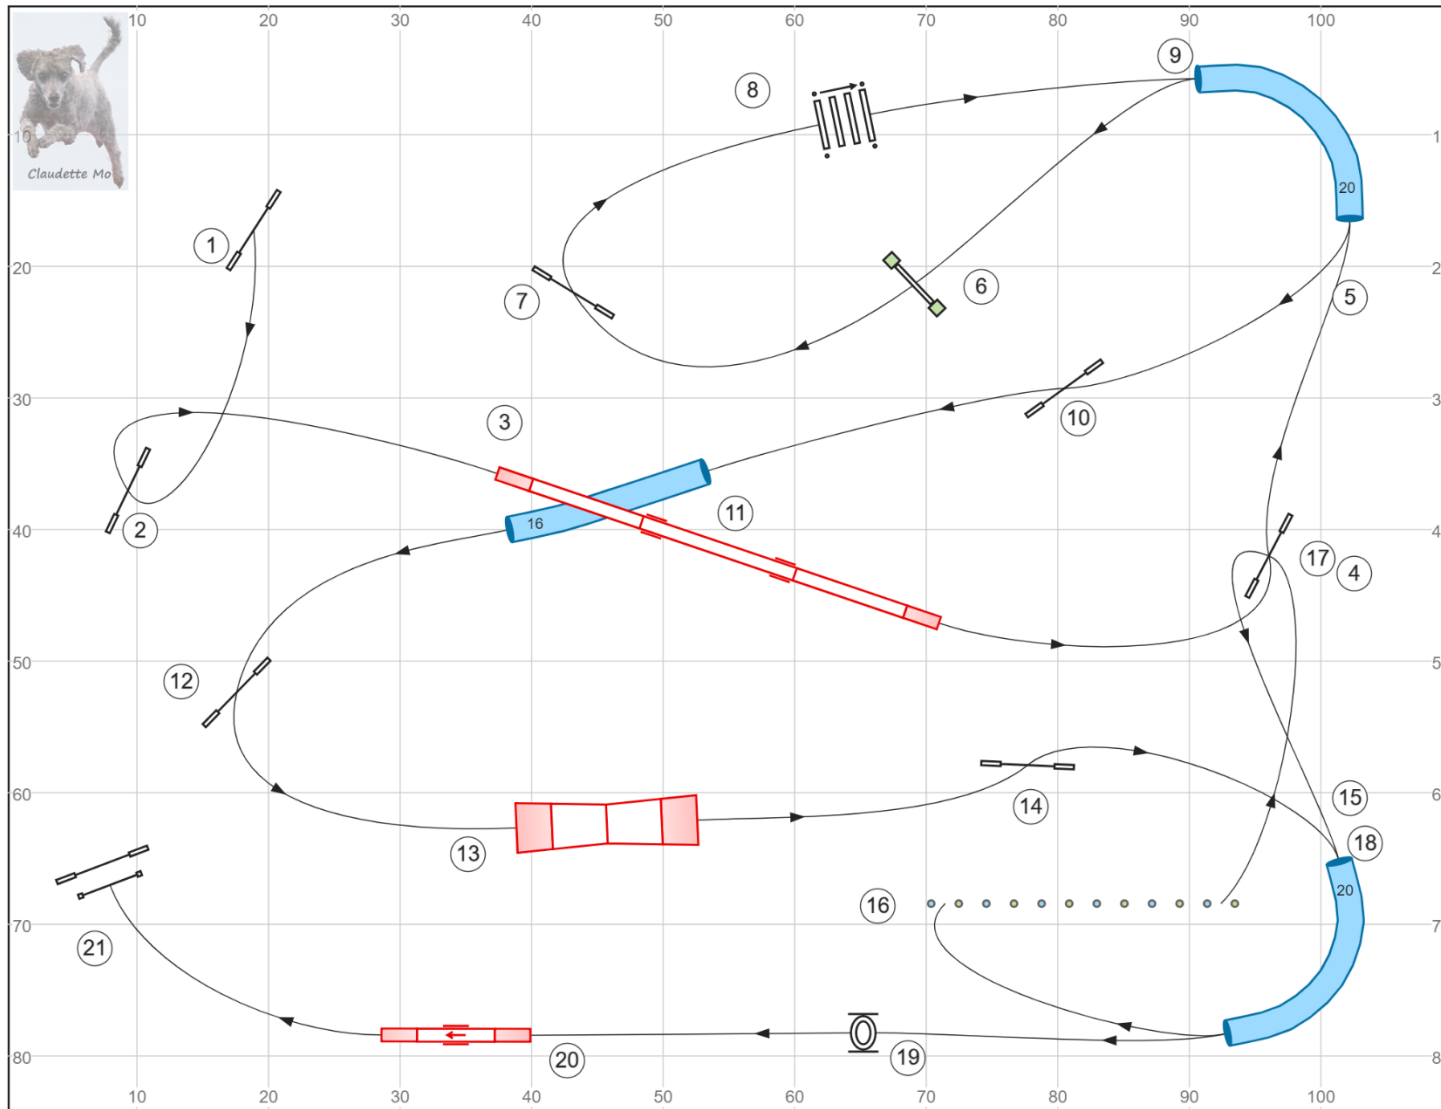

Merry Christmas! Pupík's 2021 Agility Advent Calendar

Path length (ft): 733.6

www.smarteragility.com

© Claudette Mo

Big Field

www.smarteragility.com

© Claudette Mo

UKI Agility Challenge - 7 Jan 2023 - Agility SEN/CHAMP

Map is only an approximation

www.smarteragility.com

© Claudette Mo

UKI Agility Challenge - 7 Jan 2023 - Masters Agility

Path length (ft): 729.8
Map is only an approximation

www.smarteragility.com
© Claudette Mo

UKI Agility Challenge - 7 Jan 2023 - Masters Jumping

Judge: Claudette Mo

Map is only an approximation

www.smarteragility.com
© Claudette Mo

UKI Agility Challenge - 8 Jan 2023 - Agility SEN/CHAMP

Map is only an approximation

Judge: Claudette Mo

www.smarteragility.com
© Claudette Mo

UKI Agility Challenge - 8 Jan 2023 - Jumping 2 SEN/CHAMP

Map is only an approximation

Judge: Claudette Mo

www.smarteragility.com
© Claudette Mo