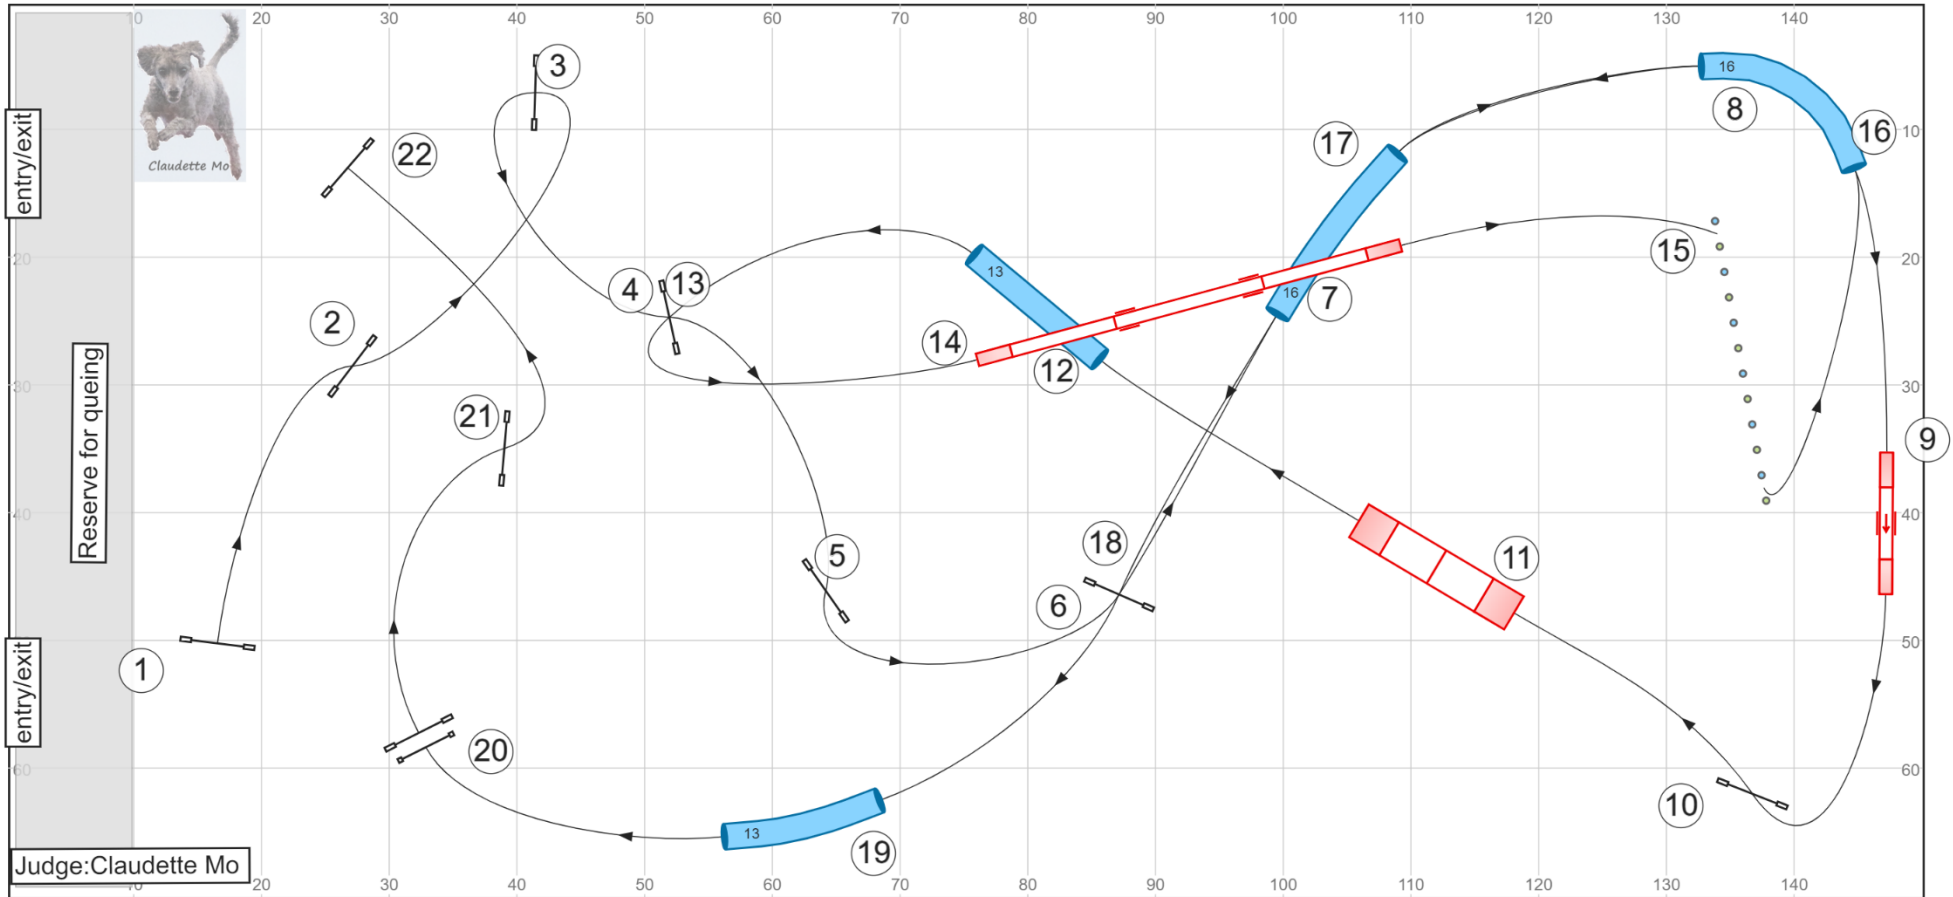

Merry Christmas! Pupík's 2021 Agility Advent Calendar

Path length (ft): 733.6

www.smarteragility.com

© Claudette Mo

Big Field

www.smarteragility.com

© Claudette Mo

UKI Agility Challenge - 7 Jan 2023 - Agility SEN/CHAMP

Map is only an approximation

www.smarteragility.com

© Claudette Mo

UKI Agility Challenge - 7 Jan 2023 - Masters Agility

Path length (ft): 729.8
Map is only an approximation

www.smarteragility.com
© Claudette Mo

UKI Agility Challenge - 7 Jan 2023 - Masters Jumping

Judge: Claudette Mo

Map is only an approximation

www.smarteragility.com
© Claudette Mo

UKI Agility Challenge - 8 Jan 2023 - Agility SEN/CHAMP

Map is only an approximation

Judge: Claudette Mo

www.smarteragility.com
© Claudette Mo

UKI Agility Challenge - 8 Jan 2023 - Jumping 2 SEN/CHAMP

Map is only an approximation

Judge: Claudette Mo

www.smarteragility.com
© Claudette Mo